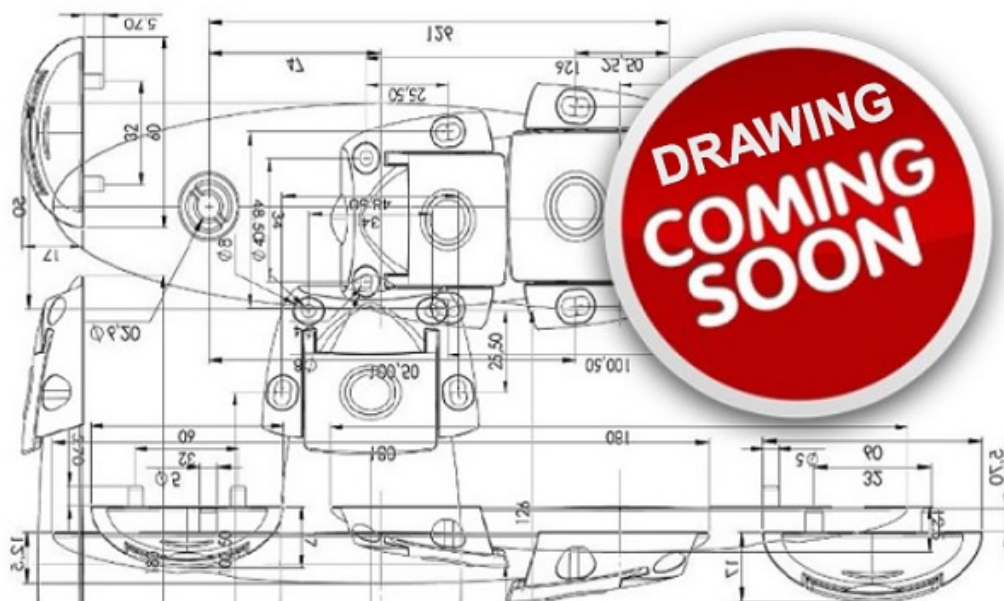

PRODUCT SHEET

Description:

Adjust. Swivel Cup Glide $\varnothing 32$ mm, Steel BZP, M8x68mm, W/Slot

Item number:

10.16.515-0

Units	Box	Carton	HS Code	Barcode
Pcs.	1	400	8302420090	
				5704866009157

SISO A/S